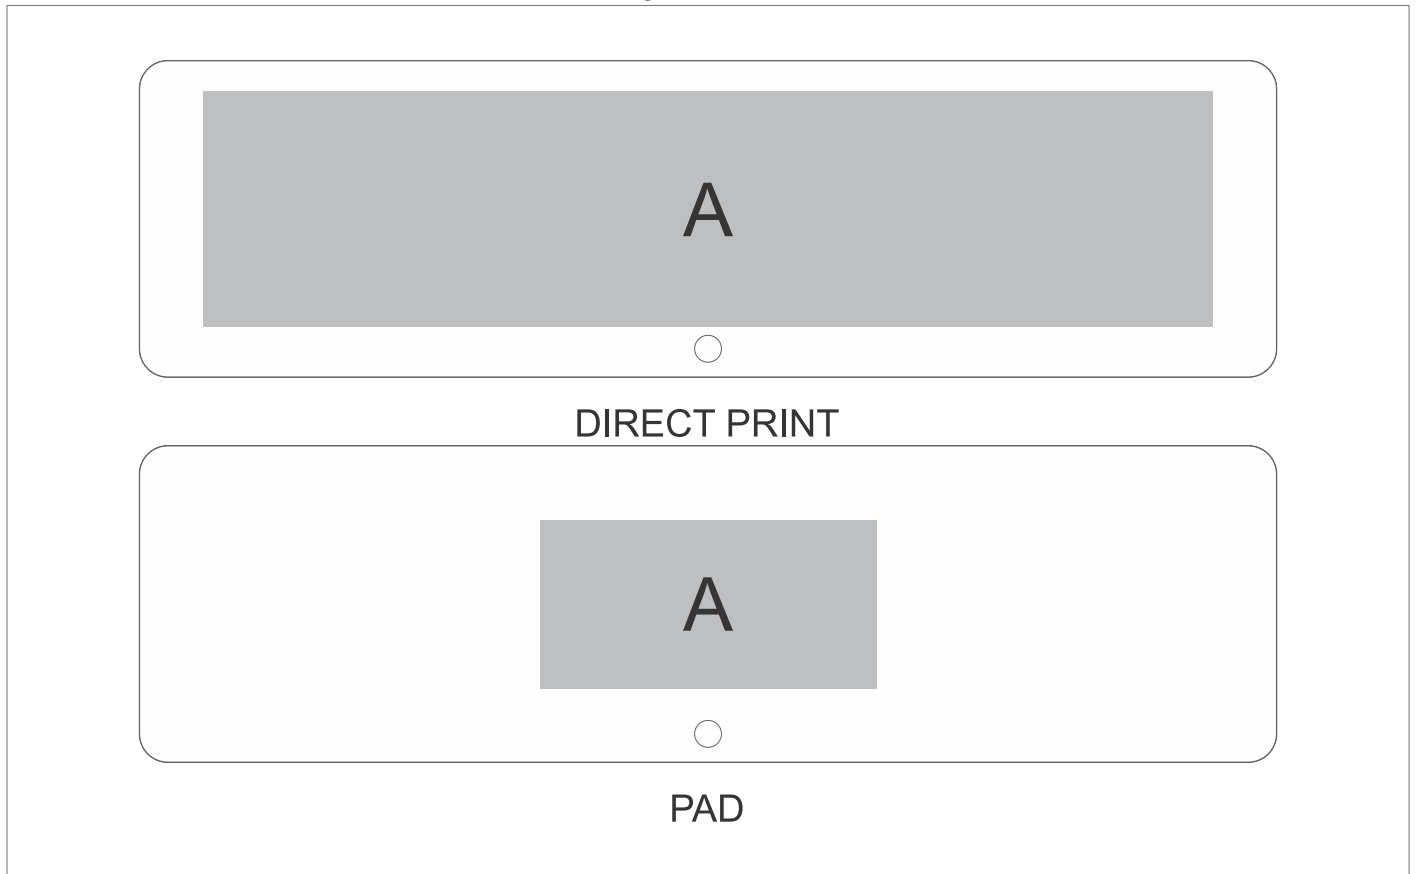

CL-AL-103-B

Altitude Cantina Cutlery Set

Need to know:

- Includes 1-Position Direct Print (setup fees apply)

Branding Options:

Position A

1. Direct to Print (DP-A)
Full Colour
Size: 150mm wide x 35mm high
2. Pad Printing ()
4 Colours
Size: 50mm wide x 25mm high